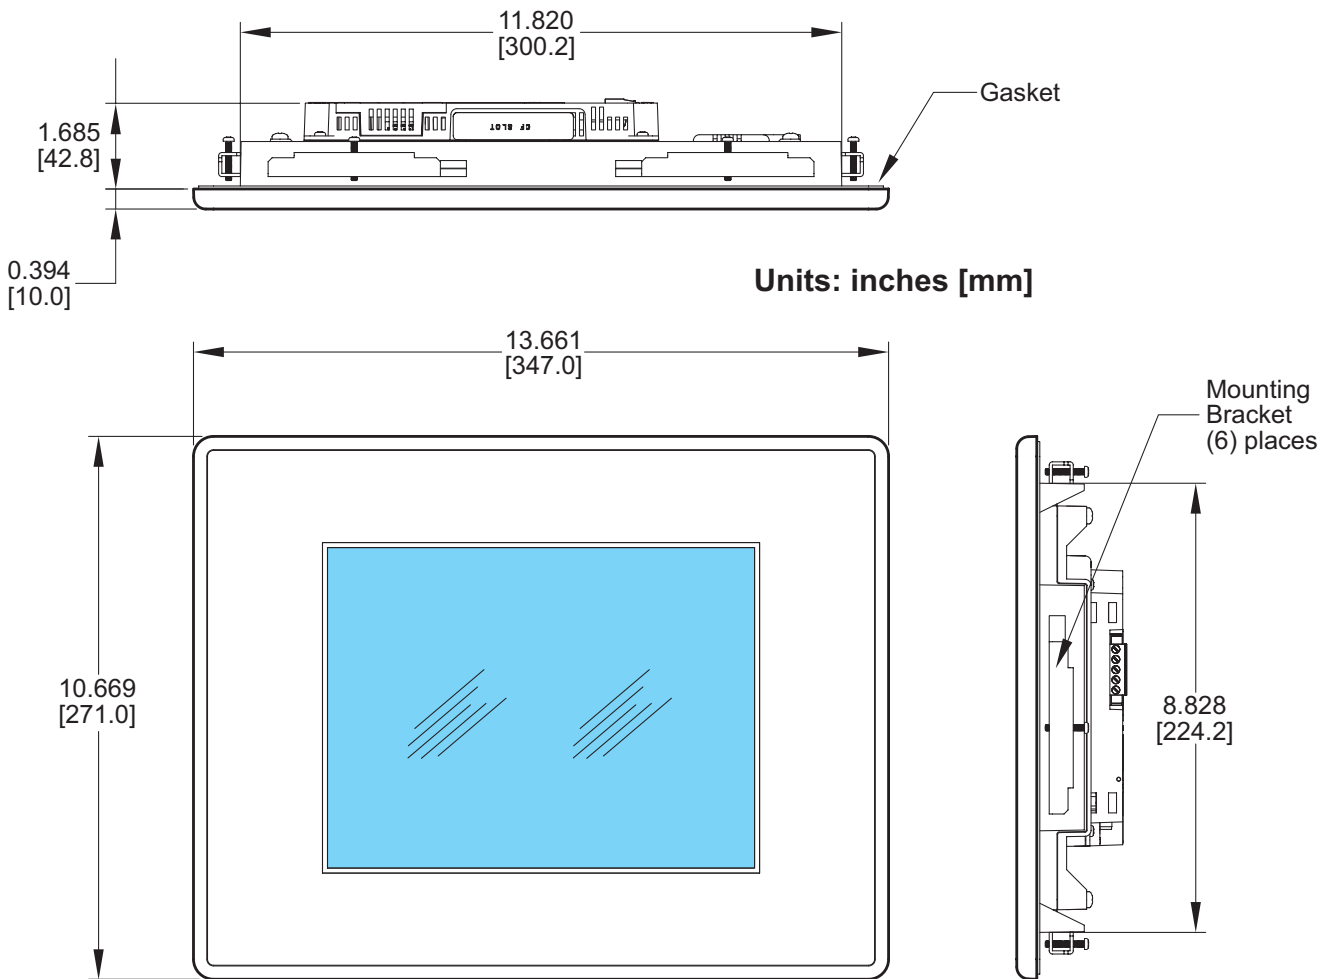

# C-more™ 10" PANEL DIMENSIONS

## EA7-T10C

**NOTE:** The C-more 10" touch panel will fit into the existing cutout of any EZTouch 10" touch panel.

### C-more 10" panel front and side view